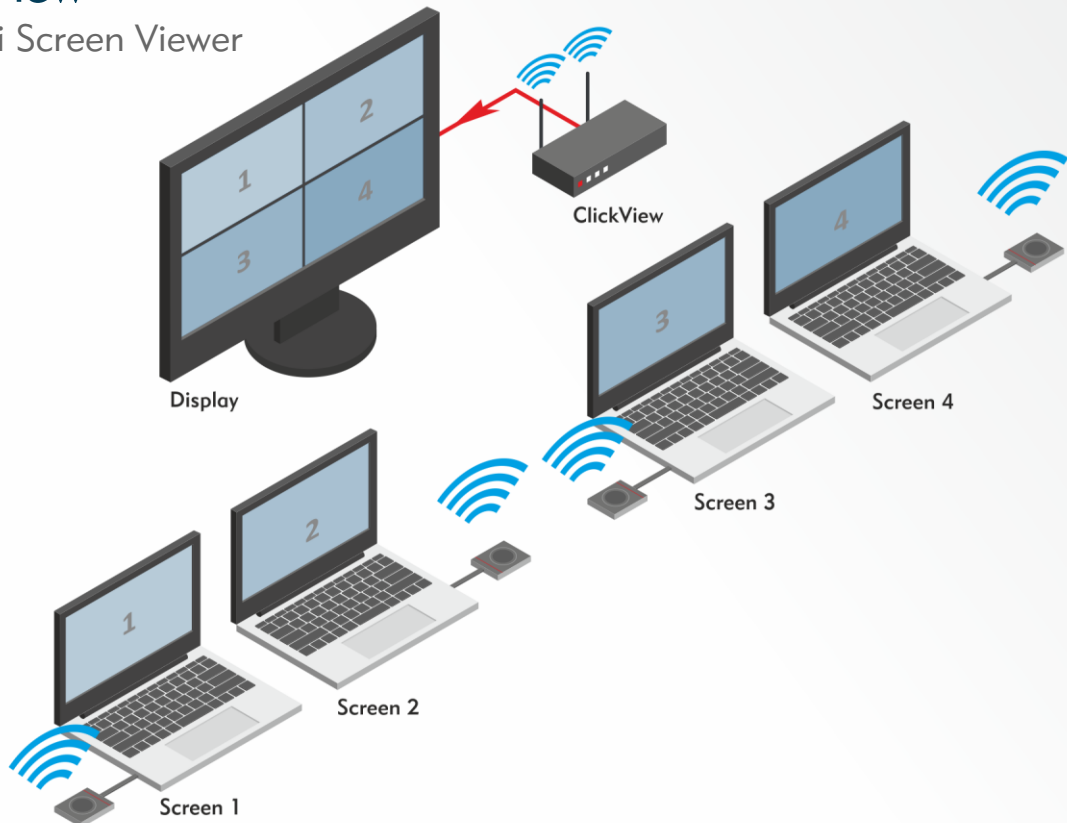

ClickView

as Multi Screen Viewer