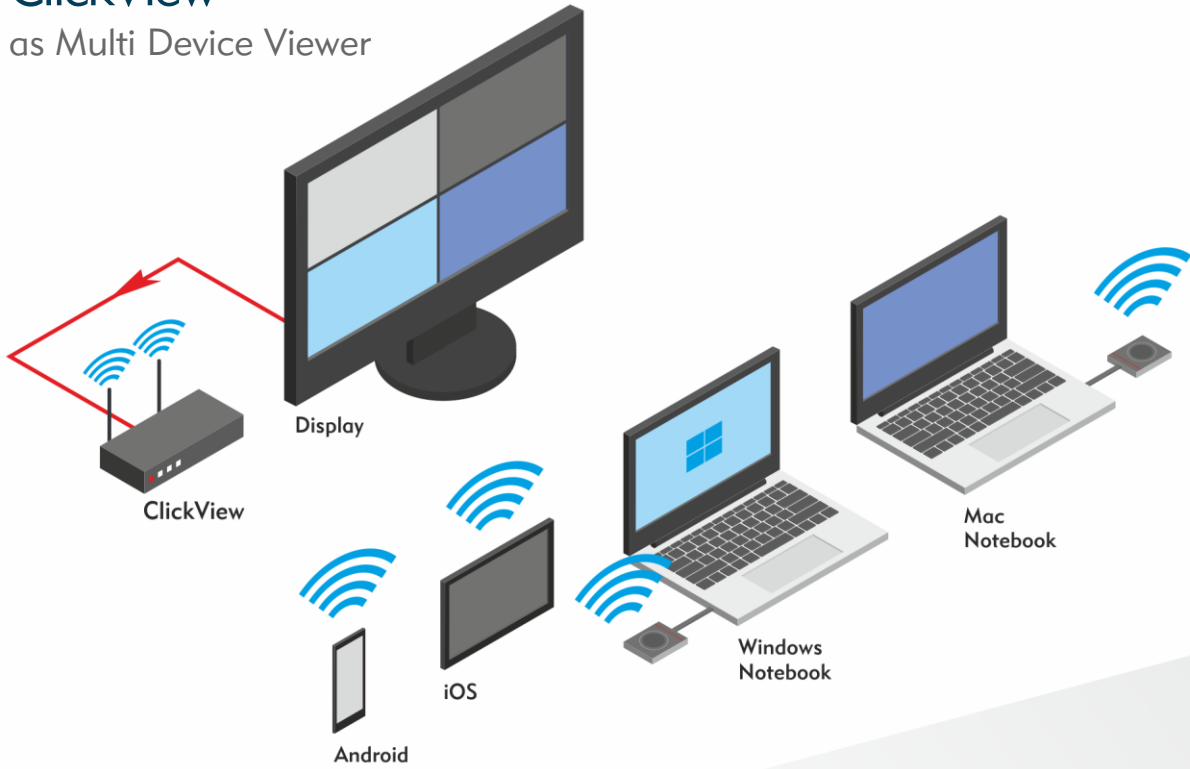

ClickView

as Multi Device Viewer