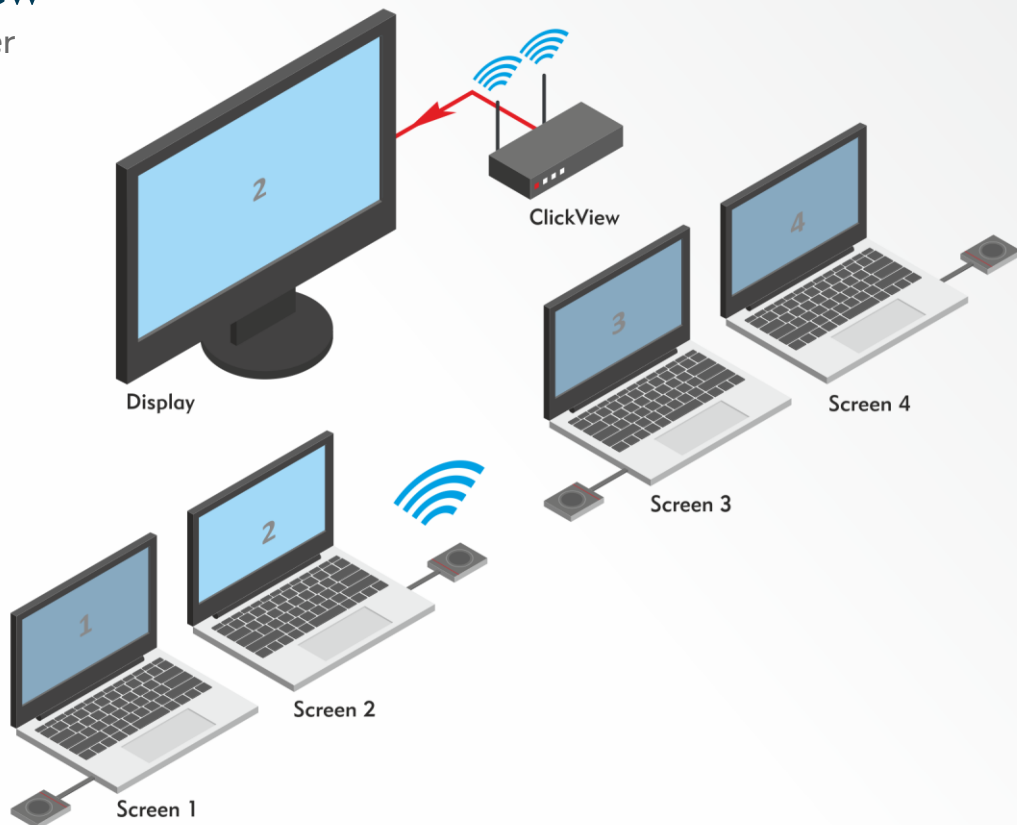

Highlights and Features

- No Wires Required
- Compatible with multiple Devices and Multiple Platforms
- Plug & Play
- 2.4 g + 5.8g intelligent Dual-Band transmission
- Lossless Signal Transmission up to 35m
- HDMI Port 1.4 Version
- Supports signals up to Full High Definition Resolutions

Applications

- Wireless Presentations
- Wireless Switching Applications
- Video Conferencing Applications
- Auditoriums, Meeting Rooms, Board Rooms
- Conference Hall, Seminar Halls, Theatres
- Classroom Applications

ClickView as Switcher